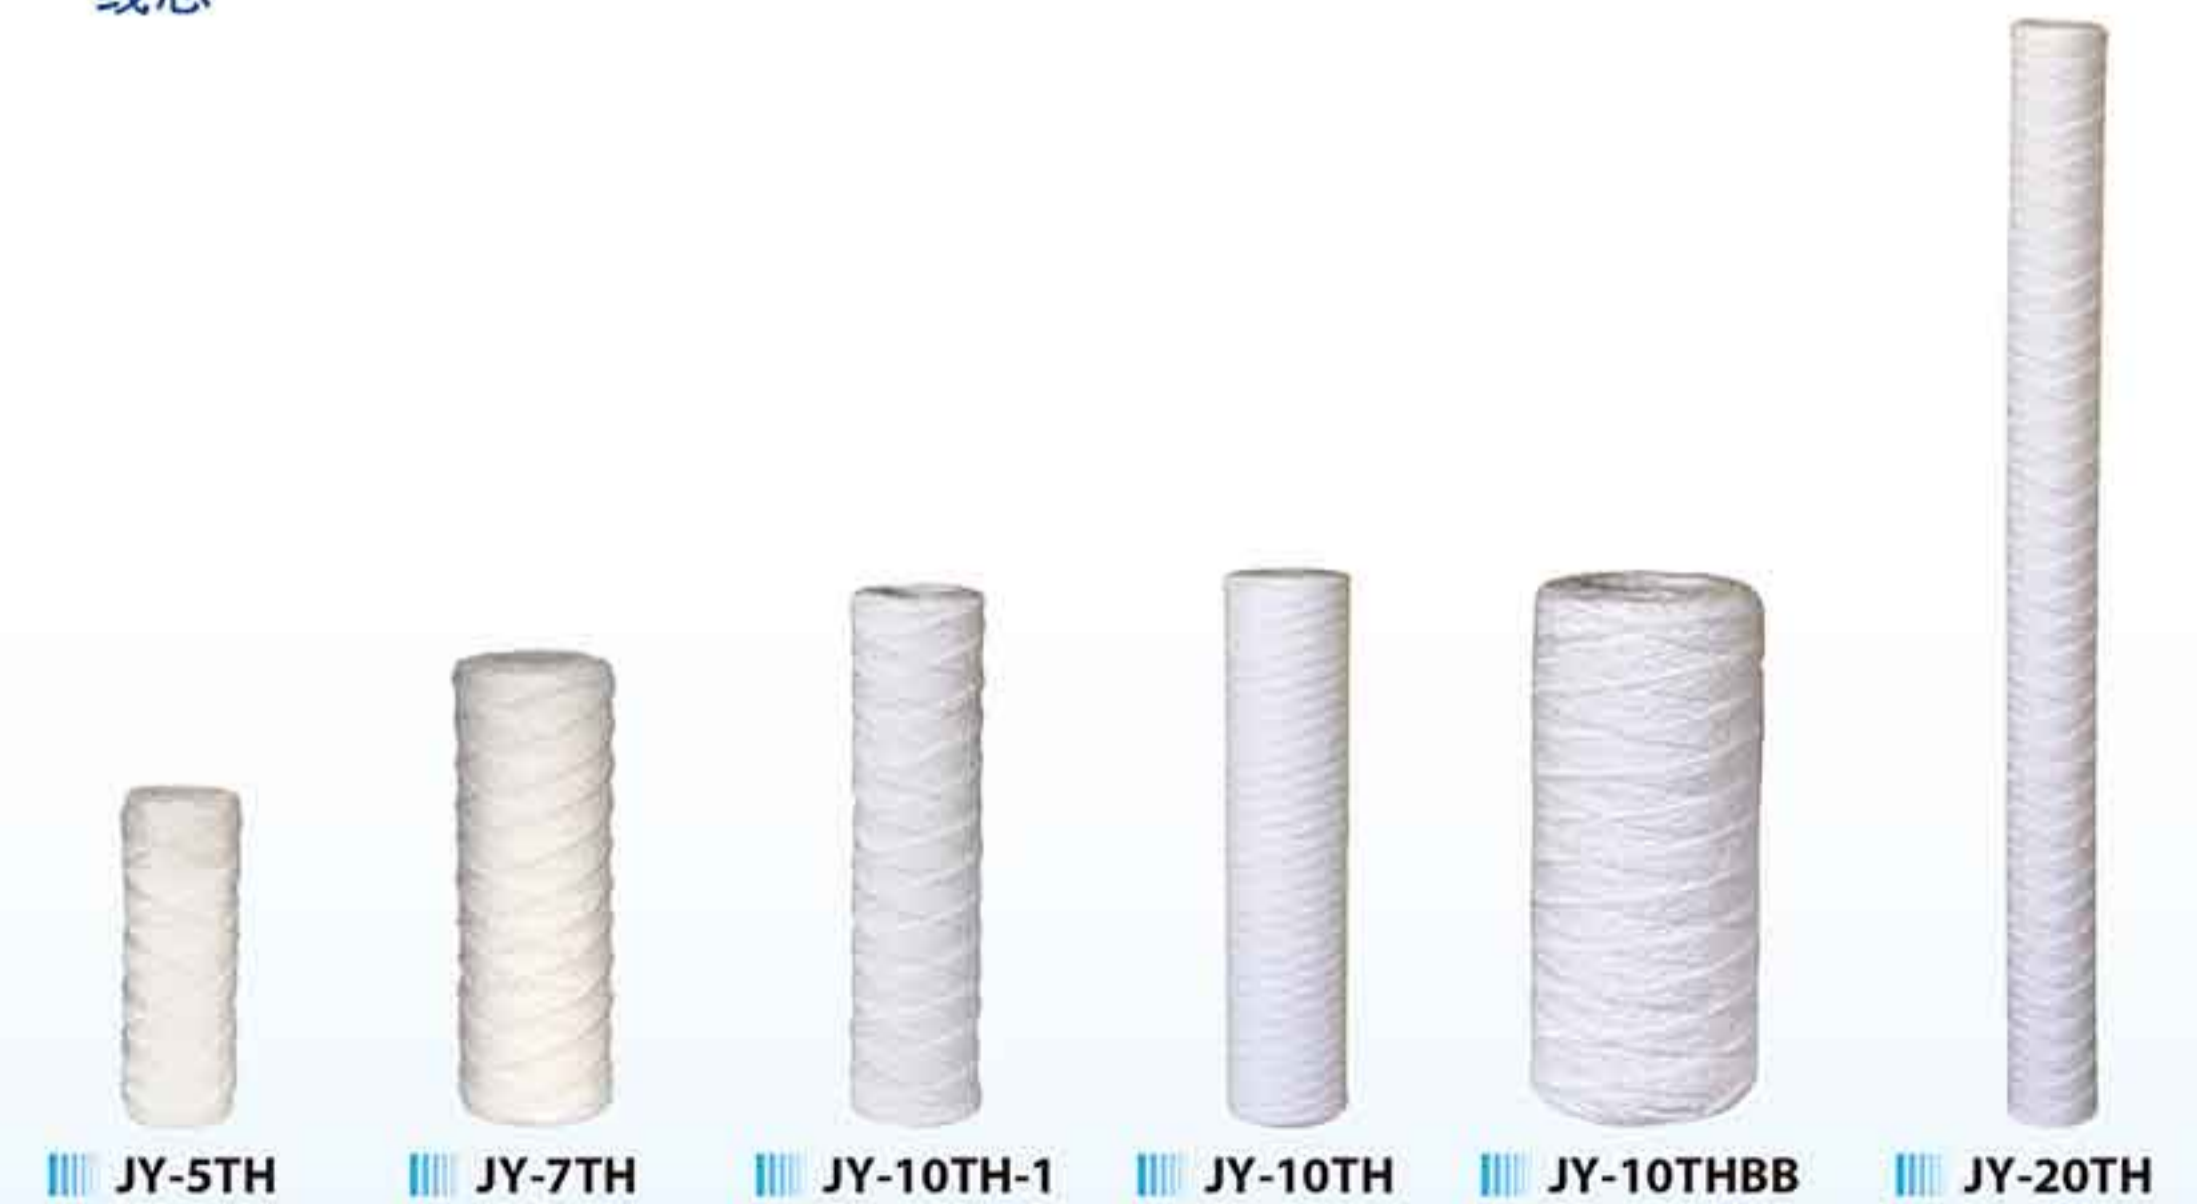

THREAD FILTER
线芯