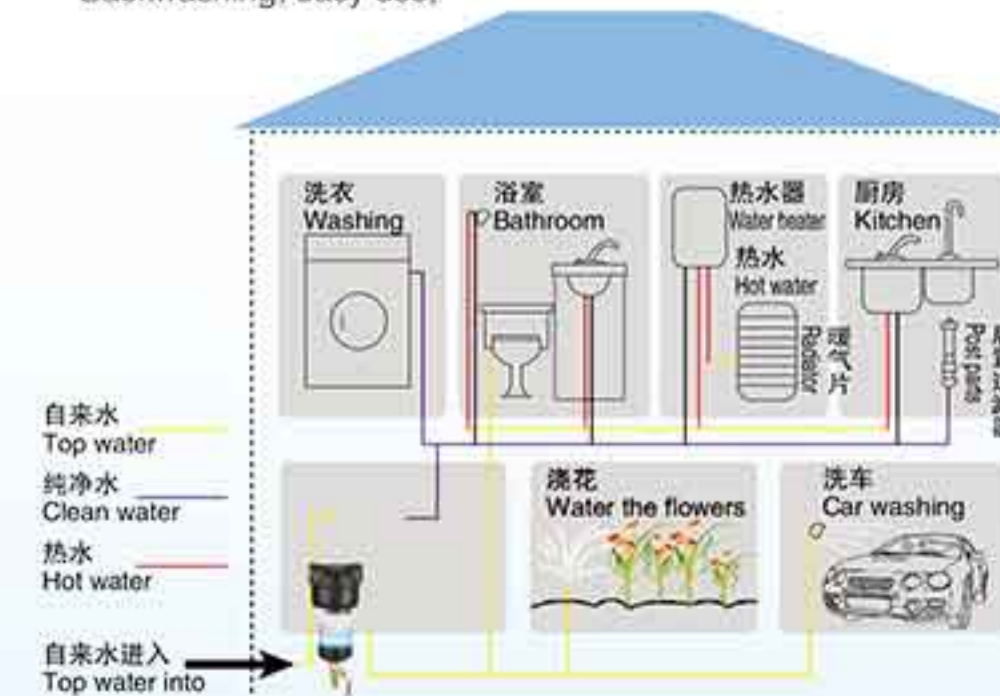

Welcome you to visit our company!

BLACK FLUSH PIPING FILTER 反冲洗管道精密过滤器

- 只需要安装一个小小的反冲洗前置过滤器，
Only need to install a small backwashing pipe filter,
- 我们完全可以改变全家生活用水状况！
can we completely change the situation of domestic water!
- 剩下的清洁工作将由它帮我们出色地完成！
It will help us to do the rest of cleaning excellently!

设计出水速率 Design of water rate	1000L/H
进水口 Inlet	G 1/2
净水出口 Pure water Outlet	G 1/2
排污口 Limber hole	G 1/2
过滤精度 Filtration precision	80UM
额定温度 Rated temperature	小于45度 less than forty-five degree

C 健康生活新净界 CLEANING FOR NEW LIFE

自来水在自身压力驱动下透过膜孔，自来水中的铁锈、泥沙、红虫等杂质被膜孔截留。
Tap water in their own pressure drive through the film hole, such as the rust, sediment and red worm will be intercepted by the film hole.

打开阀门：被不锈钢膜所截留的杂质被水冲走，实现了滤芯的自动反冲洗。
Open the valve, the stainless steel retinal interception by impurities were swept away, realize the filter automatic reverse wash.